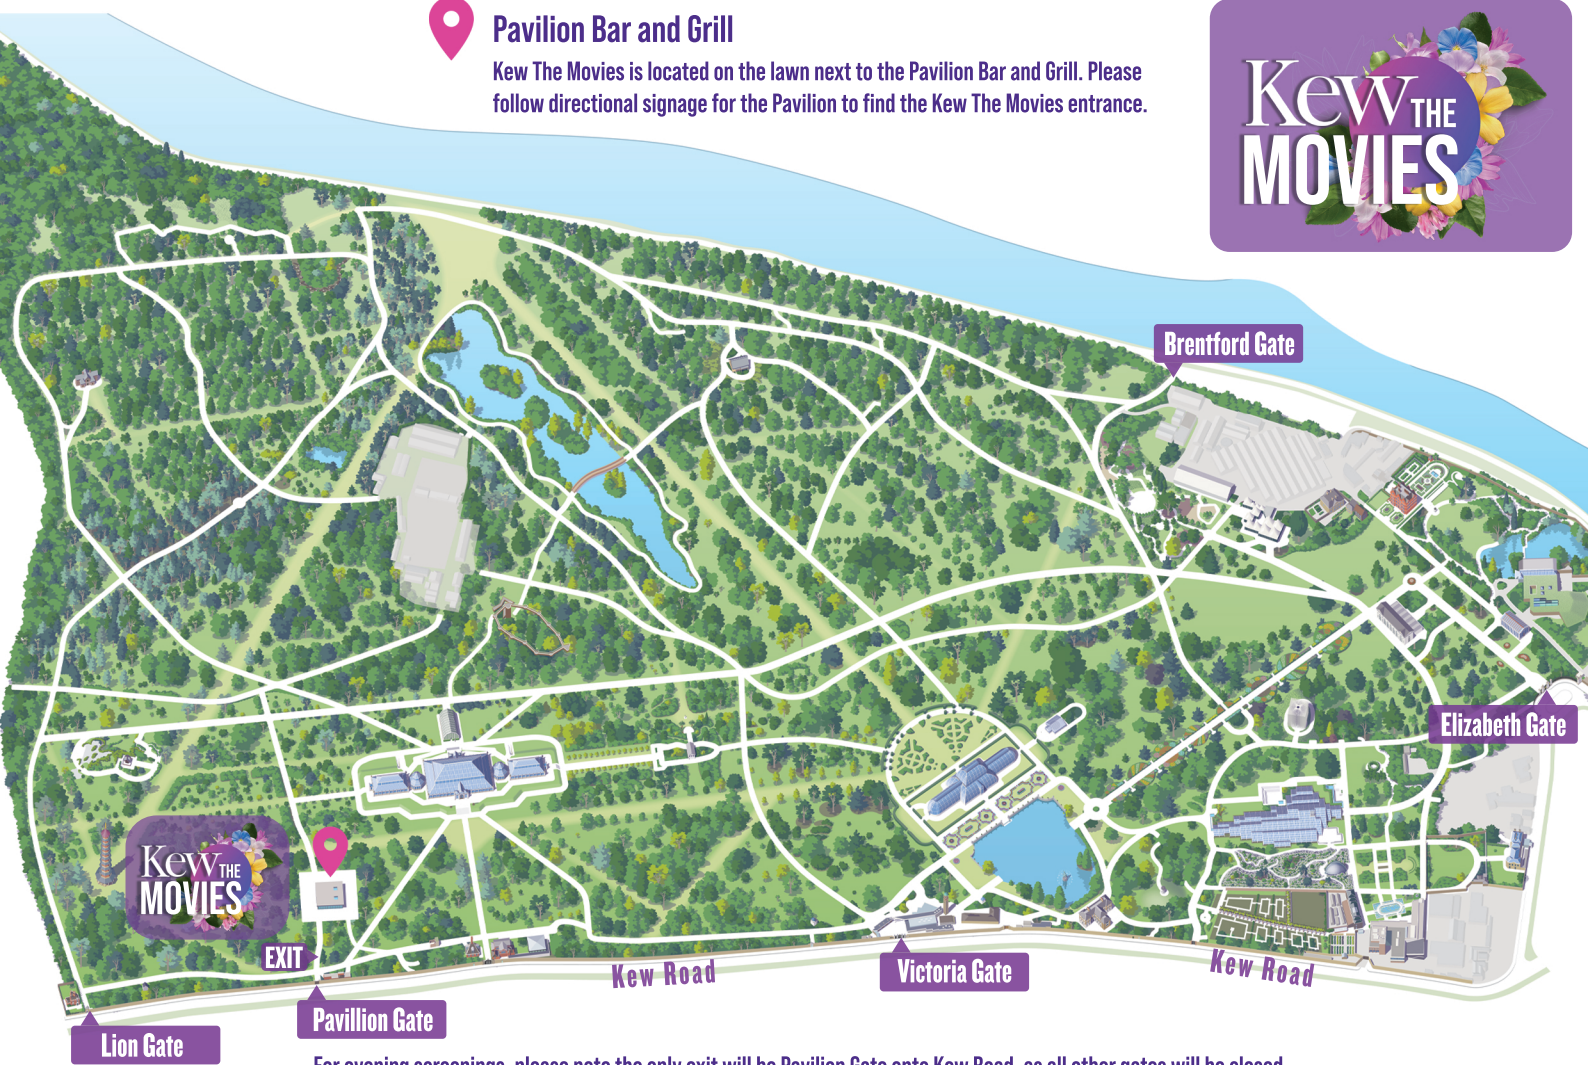

Pavilion Bar and Grill

Kew The Movies is located on the lawn next to the Pavilion Bar and Grill. Please follow directional signage for the Pavilion to find the Kew The Movies entrance.

Kew THE MOVIES

For evening screenings, please note the only exit will be Pavilion Gate onto Kew Road, as all other gates will be closed.